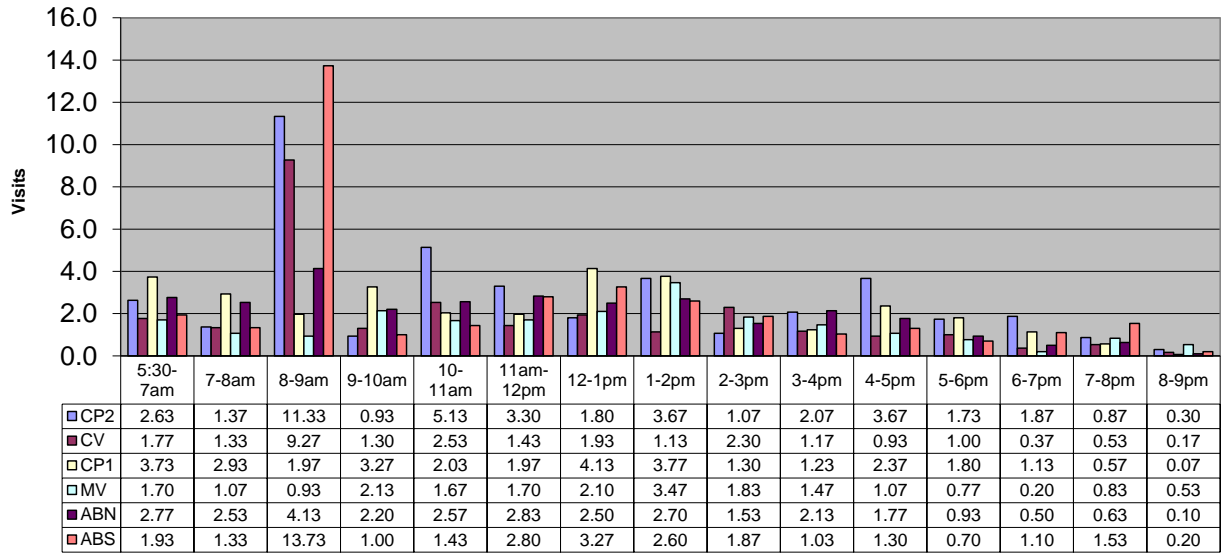

June 2023 - Pool Use by Hour - Major Centers

	LC	CH	DH	EC	CR	SRS	WEST
Total Visits	1153	1243	1571	2083	815	2421	1038
Avg Daily	38	41	52	69	27	81	35
Avg Hourly	2.48	2.67	3.38	4.48	1.75	5.21	2.23

June 2023 - Satellite Centers - Pool Use by Hour

Visits By Hour

	ABN	ABS	CP1	CP2	CV	MV
Total Visits	895	1075	968	1252	815	644
Avg Visits Per Day	29.83	35.83	32.27	41.73	27.17	21.47
Avg Visits Per Hour	1.92	2.31	2.08	2.69	1.75	1.38