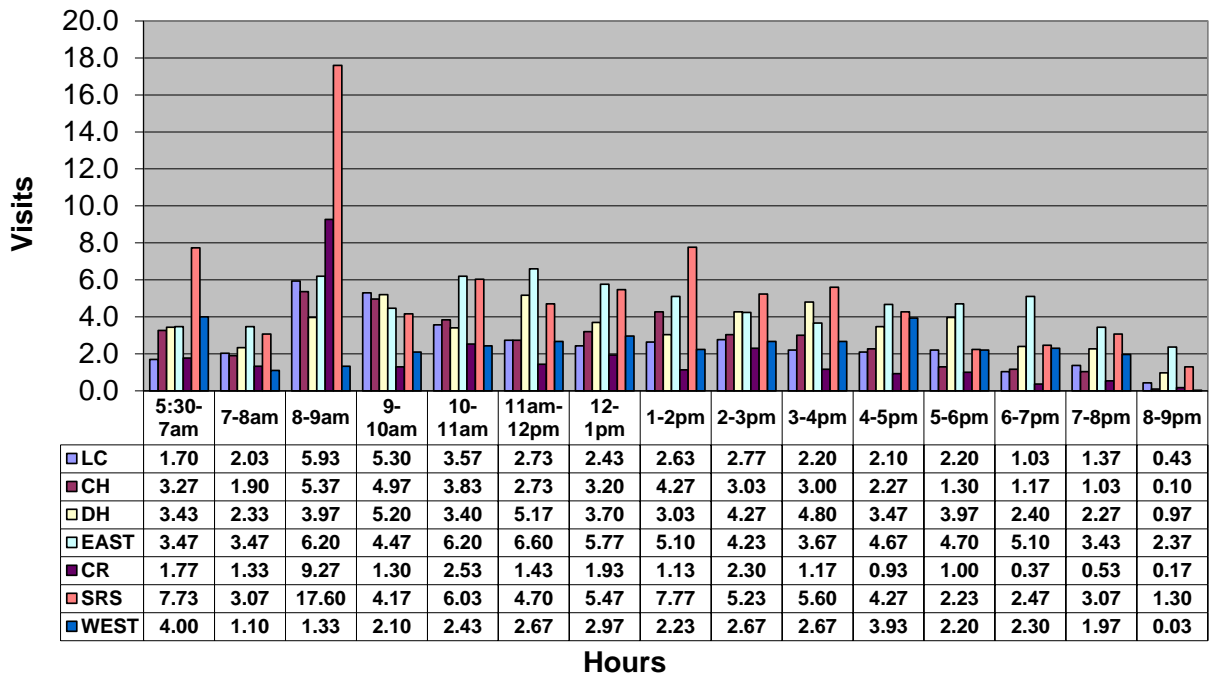

June 2023 - Pool Use by Hour - Major Centers

	LC	CH	DH	EC	CR	SRS	WEST
Total Visits	1153	1243	1571	2083	815	2421	1038
Avg Daily	38	41	52	69	27	81	35
Avg Hourly	2.48	2.67	3.38	4.48	1.75	5.21	2.23

June 2023 - Satellite Centers - Pool Use by Hour

Visits By Hour

	ABN	ABS	CP1	CP2	CV	MV
Total Visits	895	1075	968	1252	815	644
Avg Visits Per Day	29.83	35.83	32.27	41.73	27.17	21.47
Avg Visits Per Hour	1.92	2.31	2.08	2.69	1.75	1.38